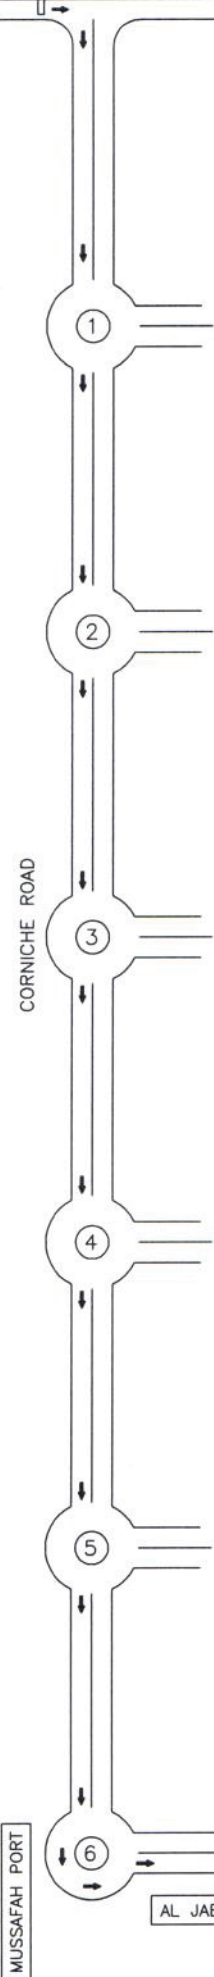

FROM ABU DHABI

SIGN BOARD

MUSSAFAH ROAD

CORNICHE ROAD

federal transformers co. I.L.C
Mussafah, Abu Dhabi

SECTOR M-46, PLOT NOS. 15-22

Telephone : 02-5511366

Fax : 02-5511250